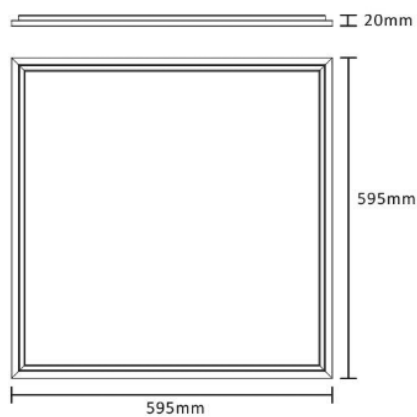

40W

2700-4000K

CRI 90

595x595x20mm

5JR garantie

Led chips by SAMSUNG

KOOPMANINTERLIGHT.NL